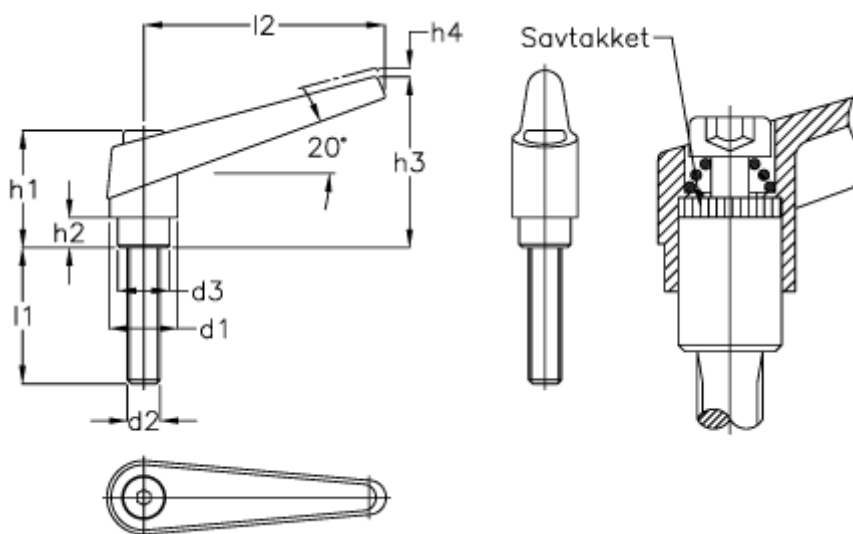

Data Sheet

Article number: 20434811

Description: E+G Adjustable hand lever
GN101-18-M8x63- SW, matt black

Measures

$d_1 = 18$

$l_2 = 62$

$d_2 = M8$

$d_3 = 13.5$

$h_1 = 31.0$

$h_2 = 6.5$

$h_3 = 45$

$h_4 = 4.0$

$l_1 = 63$